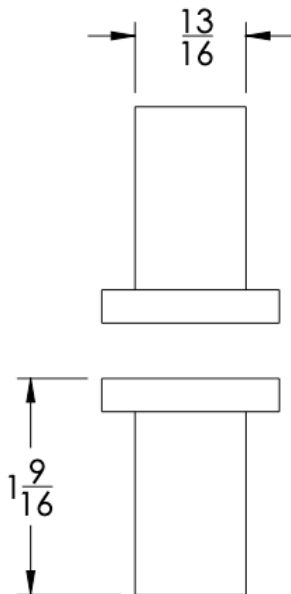

| | |
|-------------|----------------|
| No Rosette | Medium Rosette |
| ART-KNDA-NR | ART-KNDA-MR |

FRONT

SIDE

TOP

No Rosette

Medium Rosette

Installation Notes: Center to center hole drilling dimension are same as mentioned in column. Diameter of glass hole for installation is 1/2".

Standard hardware supplied can accommodate glass thicknesses 1/4" to 1/2". Please contact us for custom hardware in case glass thickness exceeds 1/2".

Dimensions in inches

NOTE: Dimensions subject to change without notice.