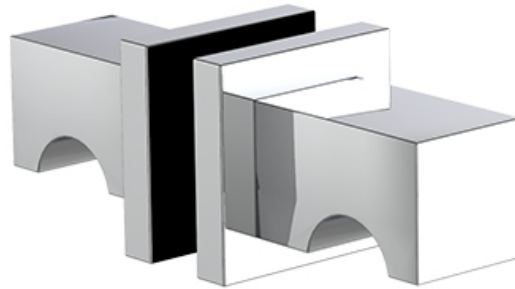

neelnox

LET
THERE
BE **DESIGN.**

FEATURES

- Premium 304 Grade Stainless Steel
- Solid Mount Construction
- Concealed Installation Hardware
- Solid End Cap provided for side opposite to the door for a seamless look

Double Knob shown
with a Medium Rosette

No Rosette

Medium Rosette

COLLECTION ARTE

DOUBLE KNOB

| Model | Product | Finishes Available |
|-----------------------|-------------|---|
| ART-KNDA <u>XX-XX</u> | Double Knob | Multiple finishes available. Over 23 finishes to choose from. |