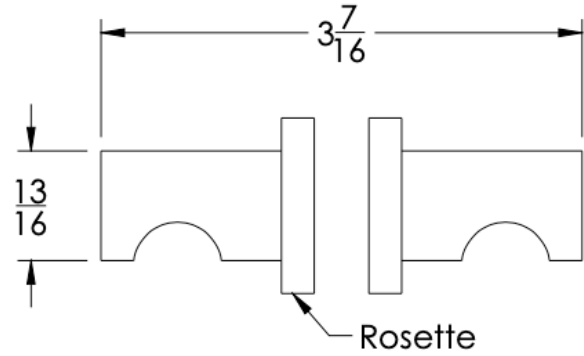

neelnox

LET
THERE
BE **DESIGN.**

FEATURES

- Premium 304 Grade Stainless Steel
- Solid Mount Construction
- Concealed Installation Hardware
- Solid End Cap provided for side opposite to the door for a seamless look

| | |
|-------------|----------------|
| No Rosette | Medium Rosette |
| ART-KNDA-NR | ART-KNDA-MR |

FRONT

SIDE

TOP

No Rosette

Medium Rosette

Installation Notes: Center to center hole drilling dimension are same as mentioned in column. Diameter of glass hole for installation is 1/2".