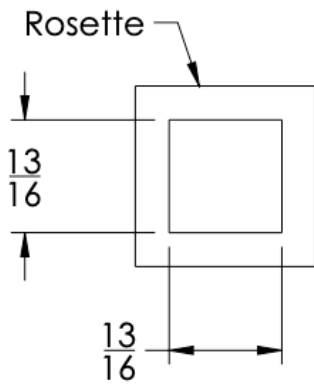

neelnox

LET
THERE
BE **DESIGN.**

FEATURES

- Premium 304 Grade Stainless Steel
- Solid Mount Construction
- Concealed Installation Hardware
- Solid End Cap provided for side opposite to the door for a seamless look

| | |
|-------------|----------------|
| No Rosette | Medium Rosette |
| ART-KNDA-NR | ART-KNDA-MR |

FRONT

SIDE

TOP

No Rosette

Medium Rosette

Installation Notes: Center to center hole drilling dimension are same as mentioned in column. Diameter of glass hole for installation is 1/2".